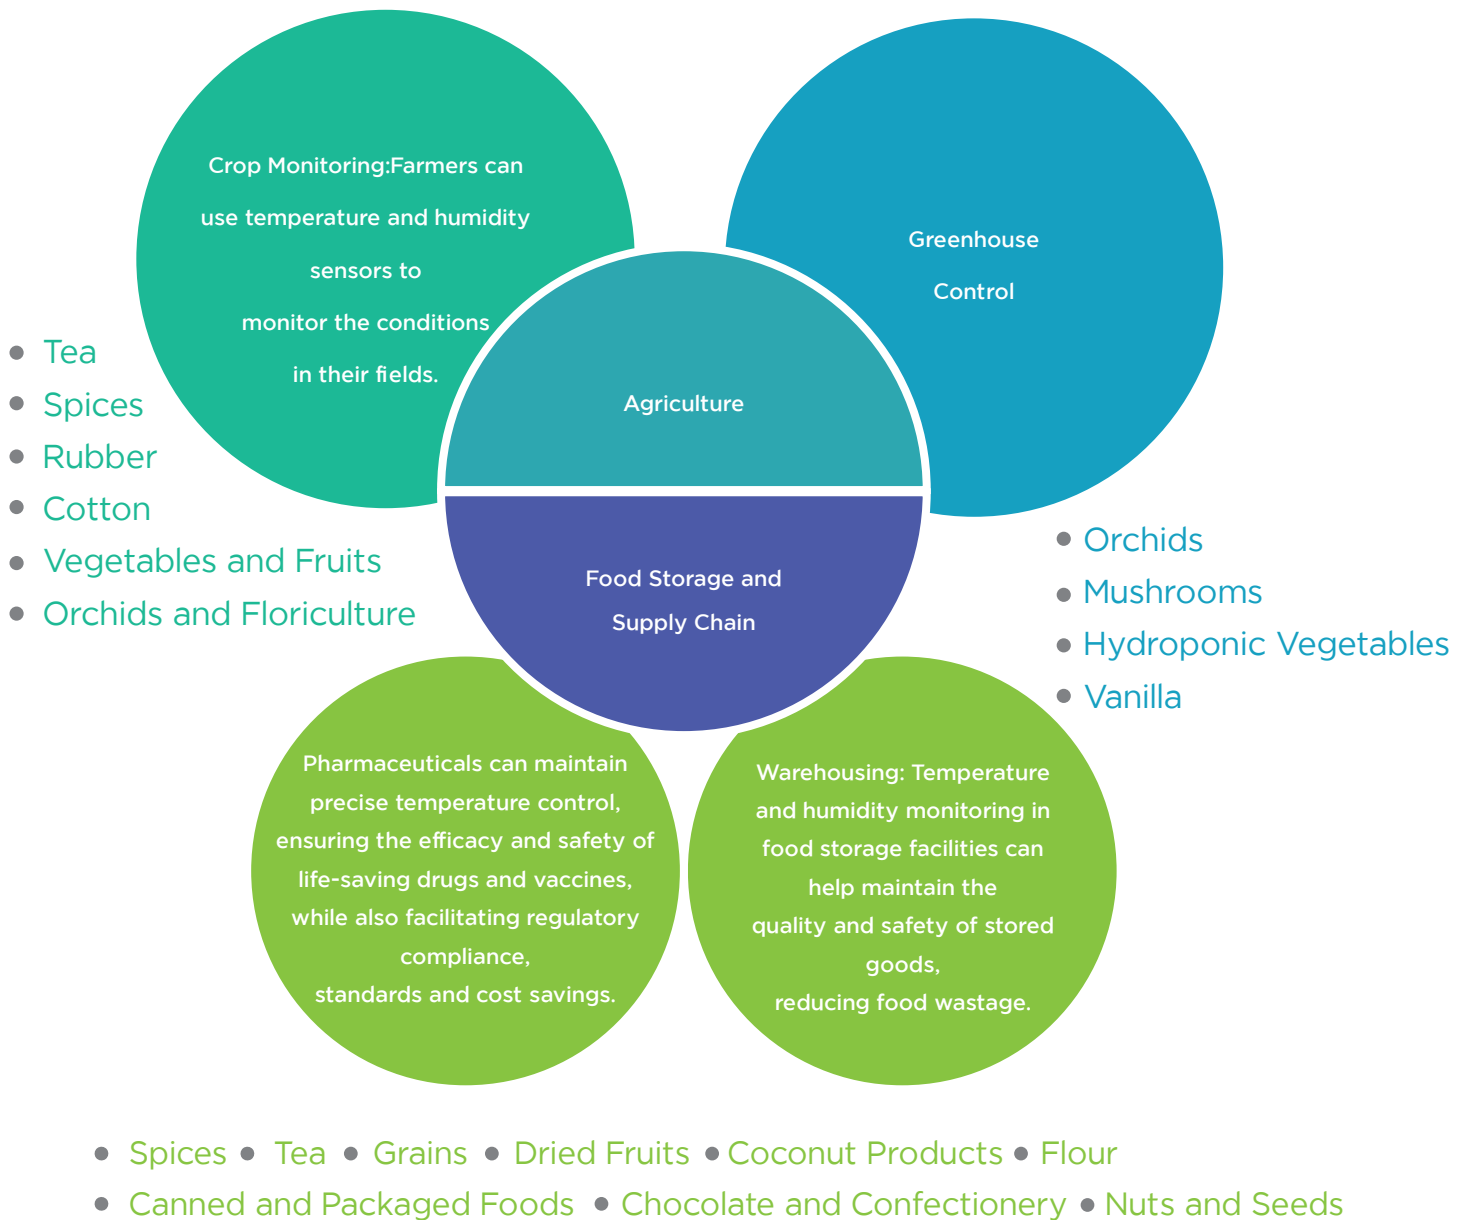

HOW CAN TH BUDDY HELP?

Join us on the path to a more efficient and sustainable future. Embrace the power of IoT solutions tailored to your SME's needs. Experience real-time monitoring, precision, and peace of mind with Dialog TH Buddy.

Contact us today to learn more and embark on a journey towards a brighter, more efficient tomorrow!

For more Details

www.business.dialog.lk

Business@dialog.lk

0777 227 224