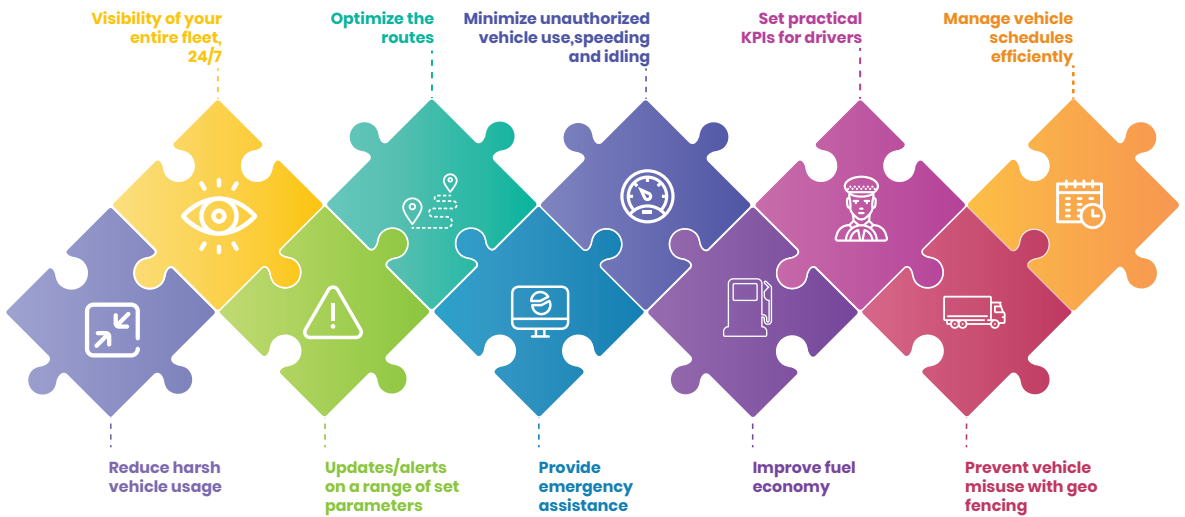

Reap Benefits

Why Dialog Smart Fleet

Tracking	Monitoring	Decision Making	Profit Making	Value Added Services
• Real Time Tracking • Multiple Fleet tracking • Google Earth View • 360 Street View	• Instant Notifications • Geo Fencing • Driving pattern • Excessive idling • Fuel usage	• Reports • Maintenance • Usage • Driver identification	• In depth analysis • Cost cutting • Resource utilization	• Fuel Level Monitoring • Temperature Monitoring • Weight Monitoring • Door Open / Close Monitoring • Safety lockers (Electronic keys)