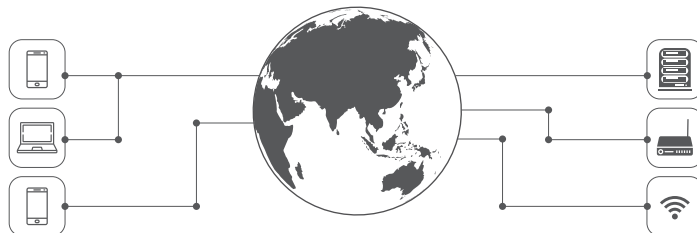

Dialog Biz Fibre Connect

Low latency, high performance and a seamless experience. Yes, it's possible.

Deployed via a fibre network dedicated to business internet traffic, Dialog Business Fibre Broadband gives your business a boost with ultra-high-speed connectivity and zero sharing ratio. We guarantee that your internet will not slow down during times of concentrated high traffic.

We offer dedicated connections, symmetric connectivity and the bandwidth your business needs, to run multiple applications and processes flawlessly. With superior high speed internet services, your business is better equipped to compete and succeed.

Dialog Biz Fibre Connect provides ultrafast internet connectivity through Dialog's large multiprotocol label switching (MPLS) network, served by multiple transits via India, Dubai, London, Frankfurt, France, New York, Amsterdam and Singapore.